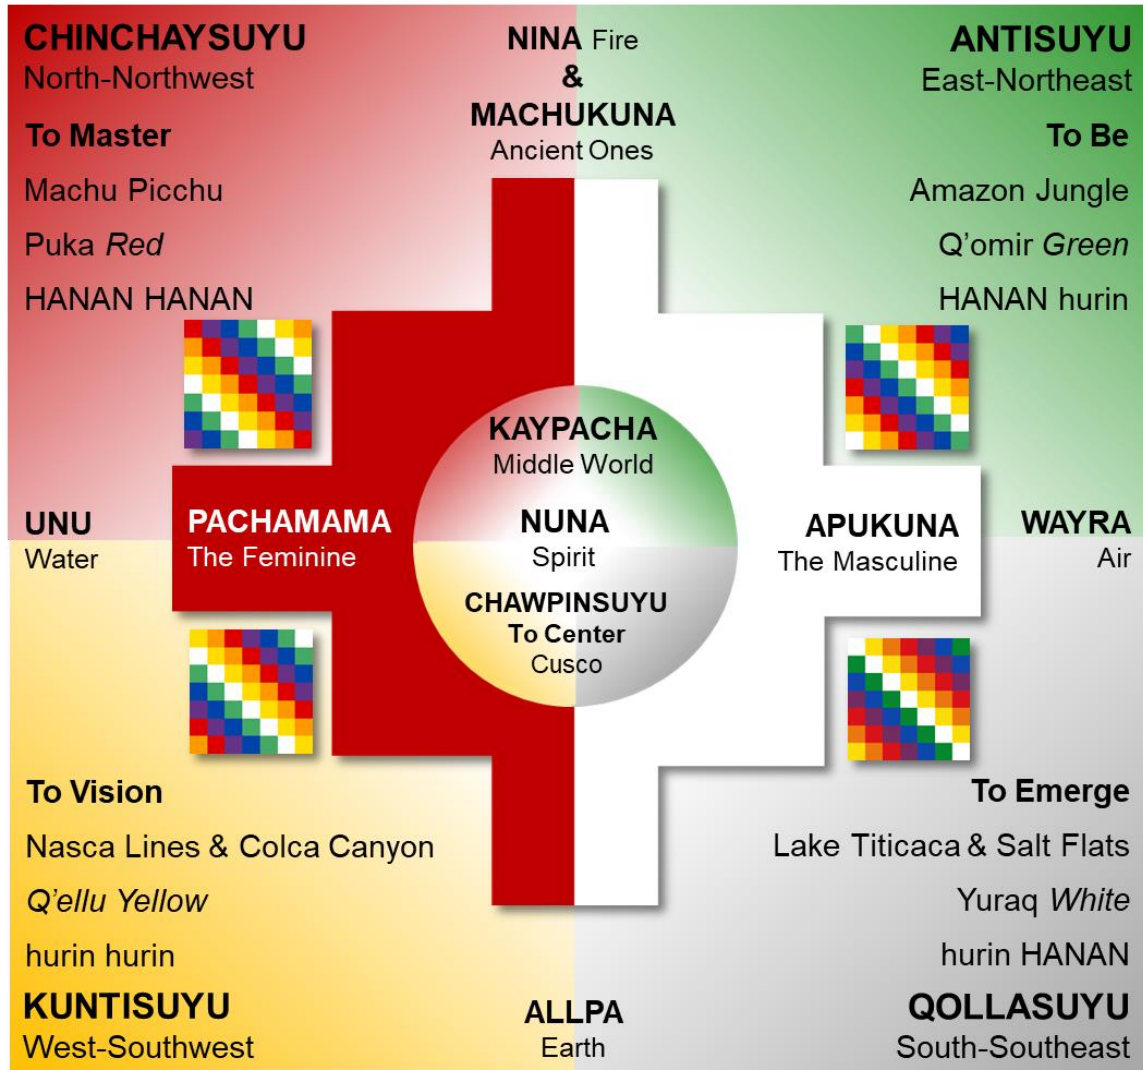

Chakanasuyu

PERSONAL POINT OF VIEW Reflection

*Spiritual / Sacred / Ceremonial
Pa (Space) - Yanantin – Inkari – Inti Taita*

HANAN
Above

HANAQPACHA
Upper World

YACHAY
Wisdom

HURIN
Below

UKHUPACHA
Lower World

LLANKAY
Action

ÑAWPAPACHA
Past

KUNANPACHA
Present

QHIPAPACHA
Future

*Secular / Interactive / Commercial
Cha (Time) - Masintin – Collari – Pachamama*